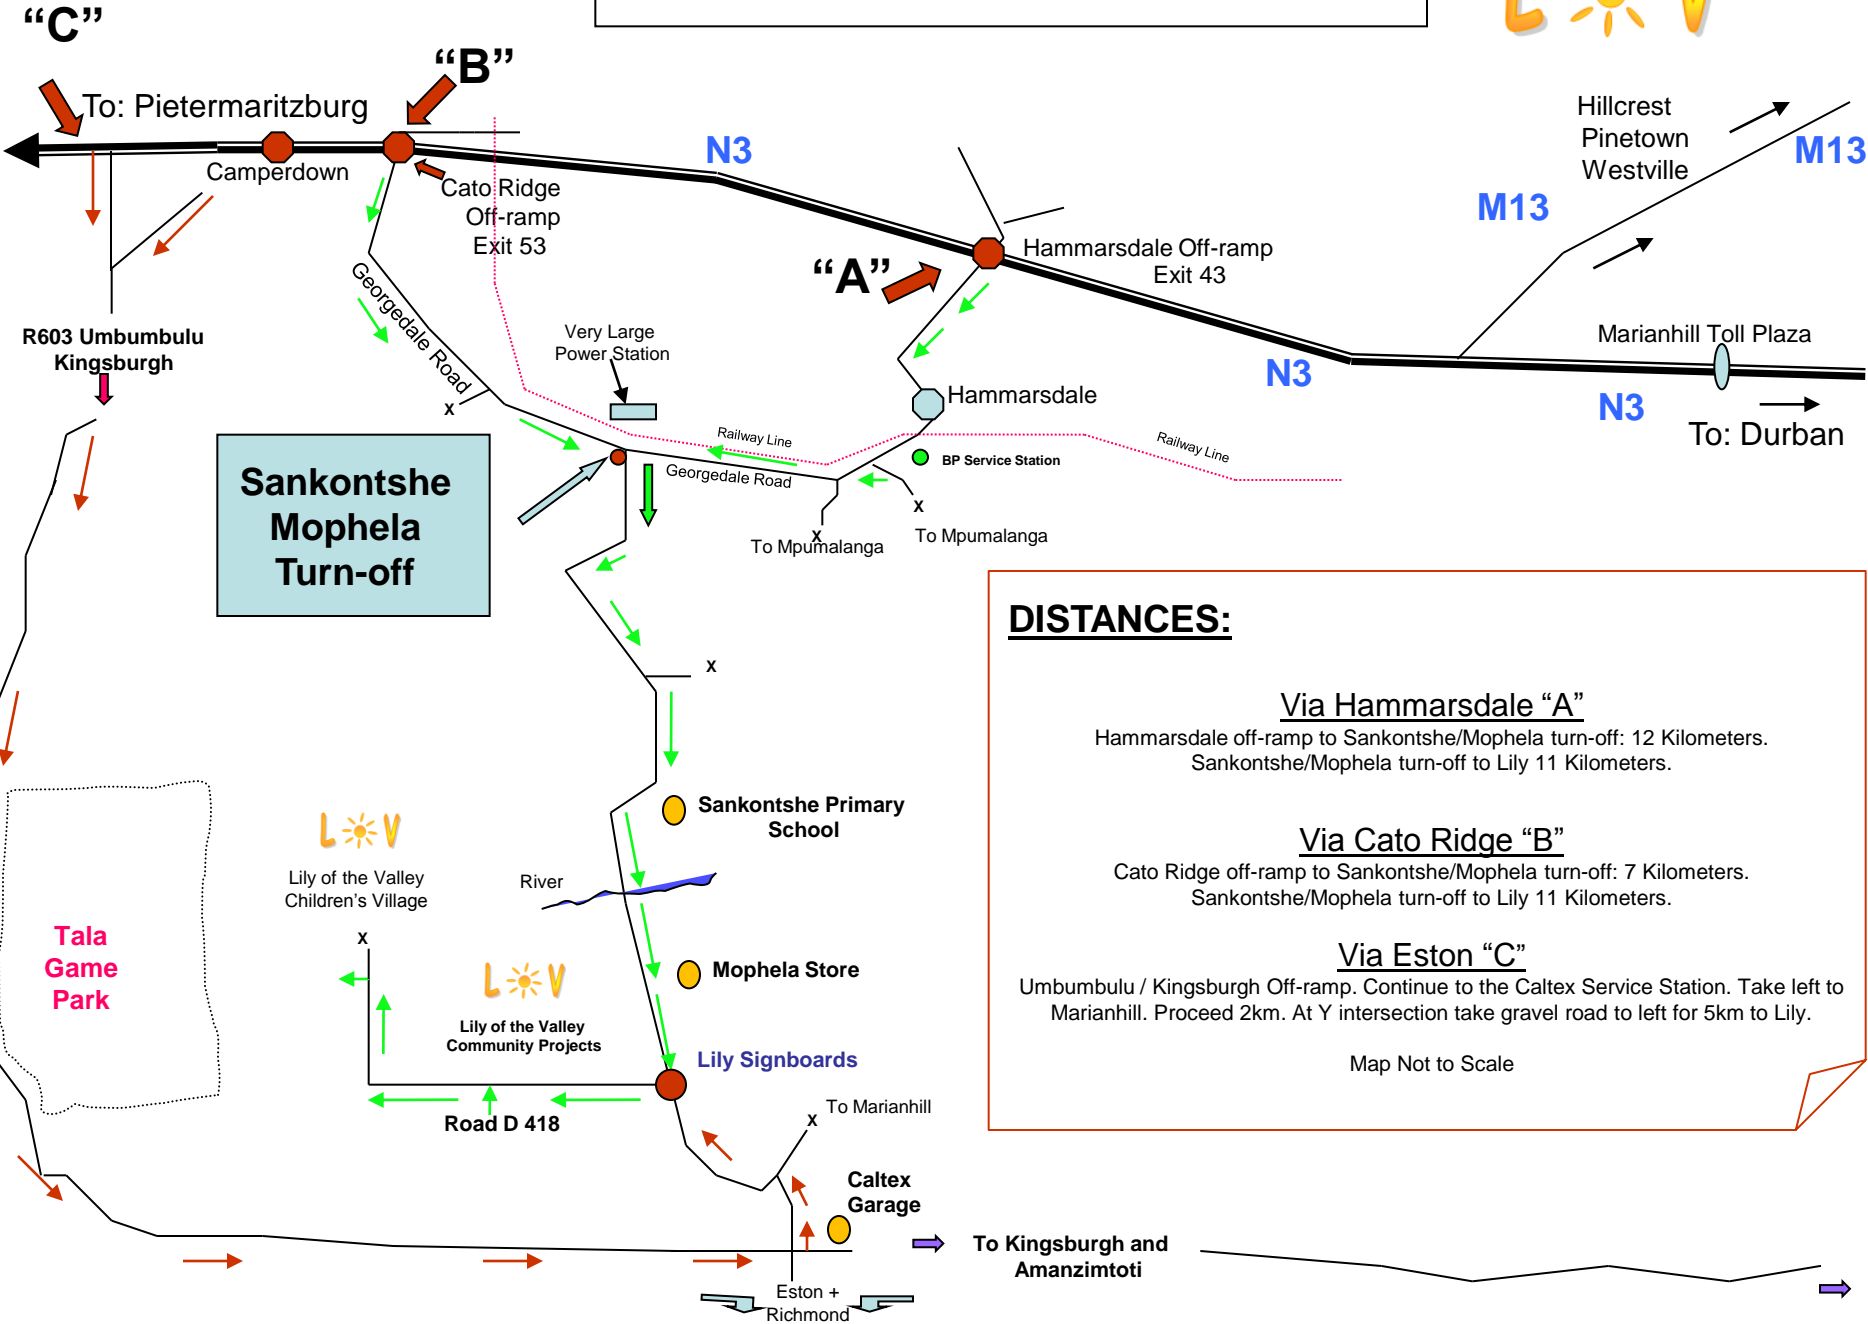

DIRECTIONS TO LILY OF THE VALLEY

Sankontshe Mophela Turn-off

DISTANCES:

Via Hammarisdale "A"

Hammarisdale off-ramp to Sankontshe/Mophela turn-off: 12 Kilometers.
Sankontshe/Mophela turn-off to Lily 11 Kilometers.

Via Cato Ridge "B"

Cato Ridge off-ramp to Sankontshe/Mophela turn-off: 7 Kilometers.
Sankontshe/Mophela turn-off to Lily 11 Kilometers.

Via Eston "C"

Umbumbulu / Kingsburgh Off-ramp. Continue to the Caltex Service Station. Take left to Marianhill. Proceed 2km. At Y intersection take gravel road to left for 5km to Lily.

Map Not to Scale

To Kingsburgh and Amanzimtoti